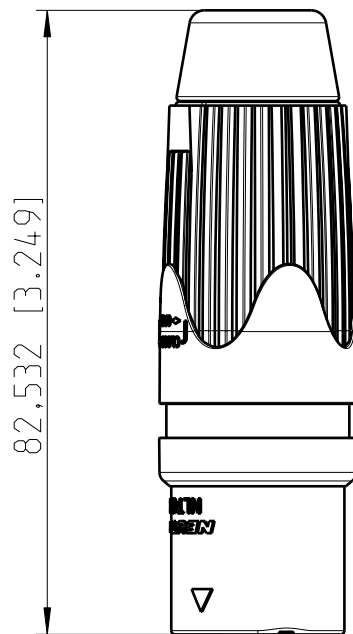

26,1 [1.028]

Sheet Number 1/1	Projection 	Scale 1:1	Format A4	Tolerancing ISO 2768-mK	
ECN Number			Created	10.06.2020	sfr
Description  ST-NLT4MXX			Modified	n.a.	n.a.
			Approved		
			Status		
<b>NEUTRIK</b>		3D Model ID NLT4MXX	Document ID DRW 00000233		Revision -