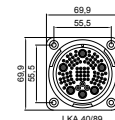

LK 40 RL** For Coax connectors

Items subject to Minimum Order Qty

** **B** Blue **R** Red **G** Green **Y** Yellow

Size 40

Size 40

Size 40