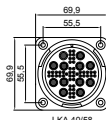

LKA 40/58 FV P 58 poles
LKA 40/58 FVK P plus kellems

LKA 40/89

Cable mounting

Male

LKA 40/89 MV 89 poles
LKA 40/89 MVK plus kellems

Female

LKA 40/89 FV 89 poles
LKA 40/89 FVK plus kellems

Panel mounting

Male

LKA 40/89 MP 89 poles

Female

LKA 40/89 FP 89 poles

Cable mounting with rubber locking ring

Female

LKA 40/89 FV P 89 poles
LKA 40/89 FVK P plus kellems

Rubber locking ring

LK 40 RL** For Coax connectors

Items subject to Minimum Order Qty

** **B** Blue **R** Red **G** Green **Y** Yellow

Size 40

Size 40

Size 40