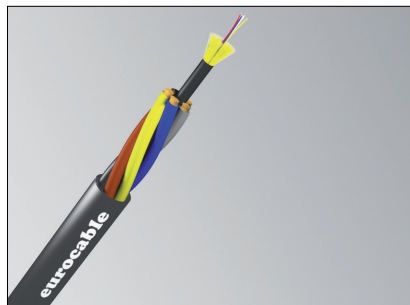

# LKO Optical System

The LKO hybrid optical/power connector features a 4 channel expanded beam optical connection and 5 x 8 AWG electrical contacts.

The power contacts are ideal for transporting a three phase 32A power source in addition to the tactical optical cable (4 Single mode 90/125 wires, ref. **eurocable** CVS LK FO4SM 8/5).

When coupled with the PDlink smart distribution system and our new FO4SM 8/5 hybrid **eurocable** (featuring 4 strands of single mode optical fibre 9/125 and 5 x 10 mm<sup>2</sup> 8 AWG conductors), Link provides a complete solution for transporting power and data to lighting and powered speaker systems.

- 2 or 4 channels expanded beam optical connection plus 5 x 10 mm<sup>2</sup> (8 AWG)
- Easy and error-free mating for fast connections
- Fast LinkLock backshell
- Excellent resistance against accidental unlocking caused by shocks and vibrations
- Audible snap in quick bayonet lock
- Cable version with easy-grip long metal locking ring
- Roller studs for easier coupling
- Body made of high quality aluminium with resistant black finishing
- Guaranteed for over 2000 coupling operations
- IP68 rated when mated
- PG29 cable strain relief as standard

### Options

- Black and colored (blue, red, green, yellow) rubber locking rings
- Male and female connector dust caps