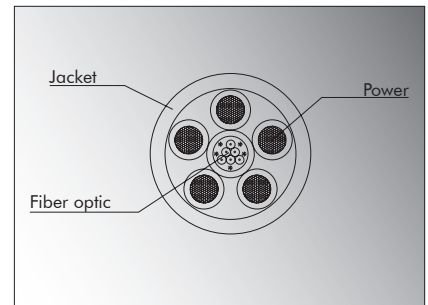

# LKO Optical System

The LKO hybrid optical/power connector features a 4 channel expanded beam optical connection and 5 x 8 AWG electrical contacts.

The power contacts are ideal for transporting a three phase 32A power source in addition to the tactical optical cable (4 Single mode 90/125 wires, ref. **eurocable** CVS LK FO4SM 8/5).

When coupled with the PDlink smart distribution system and our new FO4SM 8/5 hybrid **eurocable** (featuring 4 strands of single mode optical fibre 9/125 and 5 x 10 mm<sup>2</sup> 8 AWG conductors), Link provides a complete solution for transporting power and data to lighting and powered speaker systems.

- 2 or 4 channels expanded beam optical connection plus 5 x 10 mm<sup>2</sup> (8 AWG)
- Easy and error-free mating for fast connections
- Fast LinkLock backshell
- Excellent resistance against accidental unlocking caused by shocks and vibrations
- Audible snap in quick bayonet lock
- Cable version with easy-grip long metal locking ring
- Roller studs for easier coupling
- Body made of high quality aluminium with resistant black finishing
- Guaranteed for over 2000 coupling operations
- IP68 rated when mated
- PG29 cable strain relief as standard