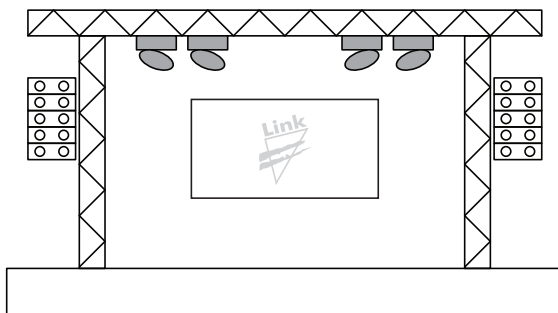

The **LKG 32/3E4RG6** connector features 3 CAT6A Gigabit and 4 RG6 coaxial contacts.

CVL K3CAT6SF 4RG6 Cable

CVL K3CAT6SF 4RG6 Section

Application examples

Stage Audio Application

LKG Video & Data Gigabit Extensions