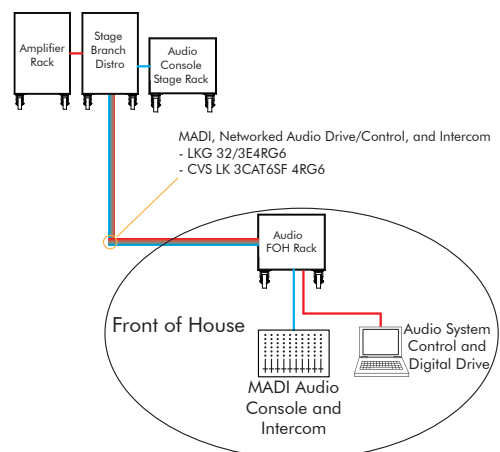

LKG Video & Data Gigabit Connector

The LKG 32/3ERG6 connector is specifically designed for live entertainment and Broadcast-TV applications with MADI digital audio and HD-SDI connections. The combination of CAT6A and RG6 in one trunk cable allows you to send a wide variety of signals over extended distances.

- Available in male/female panel and cable versions
- 3 high quality CAT6A Gigabit circular contacts plus 4 RG6 coaxial contacts
- Easy and error-free mating for fast connections
- Audible snap in quick bayonet lock
- Excellent resistance against accidental unlocking caused by shocks and vibrations
- Guaranteed for over 2000 coupling operations
- IP68 rated when mated
- Body made of high quality aluminium with resistant black finishing
- Cable version with easy-grip long metal locking ring
- Roller studs for easier coupling

The **LKG 32/3E4RG6** connector features 3 CAT6A Gigabit and 4 RG6 coaxial contacts.

CVL K3CAT6SF 4RG6 Cable

CVL K3CAT6SF 4RG6 Section

Application examples

Stage Audio Application

LKG Video & Data Gigabit Extensions