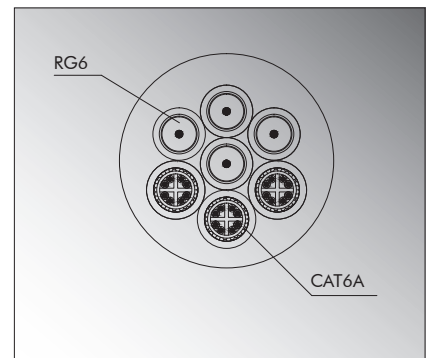

LKG Video & Data Gigabit Connector

The LKG 32/3ERG6 connector is specifically designed for live entertainment and Broadcast-TV applications with MADI digital audio and HD-SDI connections. The combination of CAT6A and RG6 in one trunk cable allows you to send a wide variety of signals over extended distances.

- Available in male/female panel and cable versions
- 3 high quality CAT6A Gigabit circular contacts plus 4 RG6 coaxial contacts
- Easy and error-free mating for fast connections
- Audible snap in quick bayonet lock
- Excellent resistance against accidental unlocking caused by shocks and vibrations
- Guaranteed for over 2000 coupling operations
- IP68 rated when mated
- Body made of high quality aluminium with resistant black finishing
- Cable version with easy-grip long metal locking ring
- Roller studs for easier coupling

The **LKG 32/3E4RG6** connector features 3 CAT6A Gigabit and 4 RG6 coaxial contacts.

CVL K3CAT6SF 4RG6 Cable

CVL K3CAT6SF 4RG6 Section

Application examples

Stage Audio Application

LKG Video & Data Gigabit Extensions