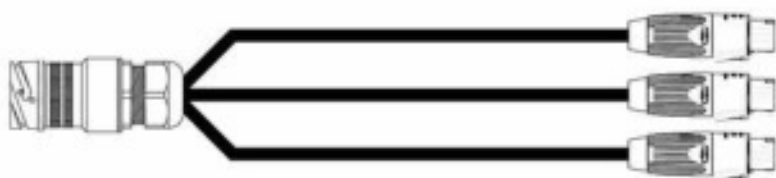

BREAK IN

- No-centre conductor
- Channels pair clearly labeled and arranged with identical distance for the red and black conductors
- Jacket in fire resistant PVC, black
- Kellems with silver nut

BREAK IN 3 WAYS

- Break In, female connector reverse configuration and 3 Neutrik® NLT8FX-BAG
- 3x 4mm² 8 cores cable, IEC 60332-3 CAT. C compliant flame resistant

BREAK IN 6 WAYS

- Break In, female connector reverse configuration and 6 Neutrik® NLT4FX-BAG.
- 3x 4mm² 8 cores cable, IEC 60332-3 CAT. C compliant flame resistant

BREAK IN 3 WAYS WITH LK CONNECTORS MULTI

- Break In, female connector reverse configuration and 3 LK Connectors LKA 08R MVP with rubber locking ring
- 3x 4mm² 8 cores cable, IEC 60332-3 CAT. C compliant flame resistant