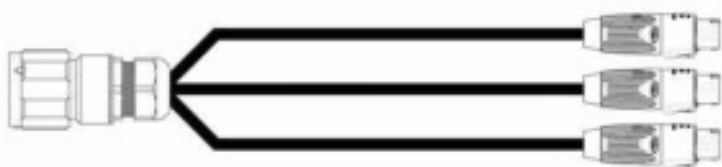

BREAK OUT

BREAK OUT 3 WAYS (NLT8FX)

- Break out, male connector reverse configuration with rubber locking ring and 3 Neutrik® NLT8FX-BAG
- 3x 4mm² 8 cores cable, IEC 60332-3 CAT. C compliant flame resistant

BREAK OUT 3 WAYS (NLT4FX)

- Break out, male connector reverse configuration with rubber locking ring and 3 Neutrik® NLT4FX-BAG
- 3x 4mm² 8 cores cable, IEC 60332-3 CAT. C compliant flame resistant

BREAK IN 3 WAYS WITH LKCONNECTORS MULTIPIN

- Break out, male connector reverse configuration with rubber locking ring and 3 LK Connectors LKA 08 FVP with rubber locking ring
- 3x 4mm² 8 cores cable, IEC 60332-3 CAT. C compliant flame resistant

BREAK OUT 6 WAYS

- Break out, male connector reverse configuration with rubber locking ring and 6 Neutrik® NLT4MX-BAG
- 3x 4mm² 8 cores cable, IEC 60332-3 CAT. C compliant flame resistant

BREAK OUT BOX

Link break-out box range allows easy and fast connections. Solid and reliable, they are the best solution to drastically reduce assembly times with no potential for error.